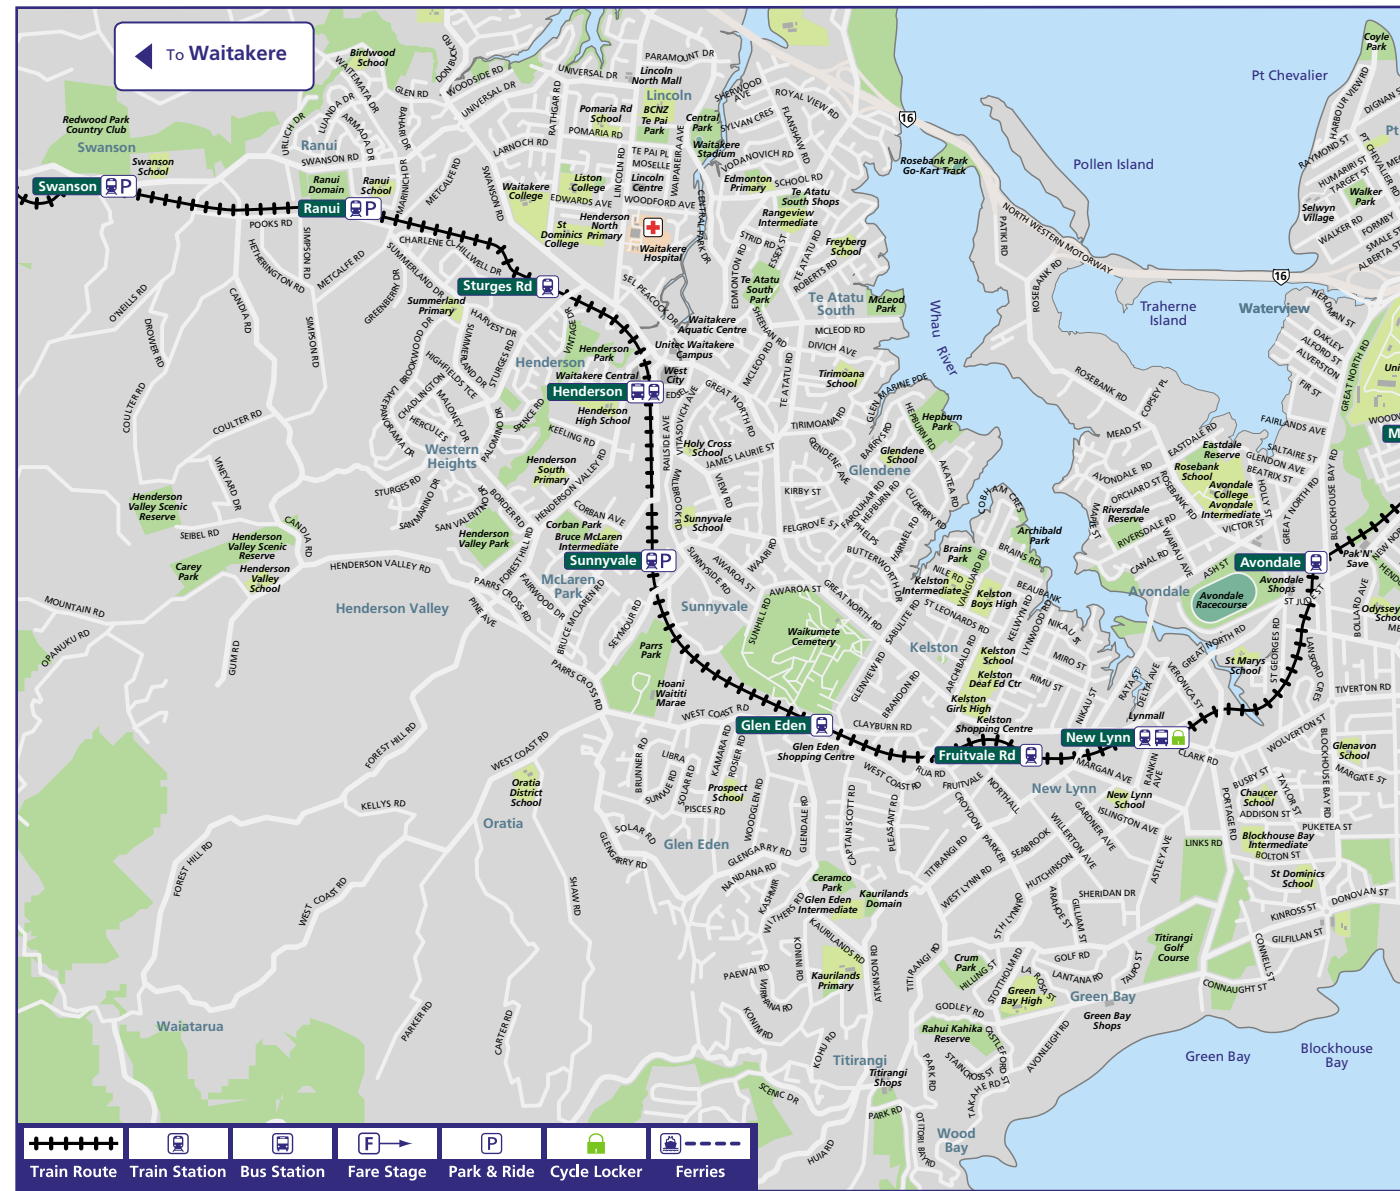

Other Train Timetables

- ◆ Southern Line
- ◆ Eastern Line
- ◆ Britomart to Newmarket

More Trains – More Services Be Alert

Rail services are increasing on the network, so be alert and stay safe!

- Watch for trains 24/7
- Two tracks may mean two trains - always look both ways!
- Do not cross unless you can see clearly in both directions
- Use proper paths and crossings only
- Stay behind the yellow lines on platforms
- The platform is not a playground
- Some trains may pass quickly without stopping

Fare Stages	Britomart to Waitakere																	
	Britomart	Newmarket	Boston Rd	Mt Eden	Kingsland	Morningside	Baldwin Ave	Mt Albert	Avondale	New Lynn	Fruitvale Rd	Glen Eden	Sunnyvale	Henderson	Sturges Rd	Ranui	Swanson	Waitakere
Britomart	-	1	1	1	1	2	2	2	3	3	4	4	4	4	5	5	5	6
Newmarket	1	-	1	1	1	2	2	2	3	3	4	4	4	4	5	5	5	6
Boston Road	1	1	-	1	1	2	2	2	3	3	4	4	4	4	5	5	5	6
Mt Eden	1	1	1	-	1	2	2	2	3	3	4	4	4	4	5	5	5	6
Kingsland	1	1	1	1	-	1	1	1	2	2	3	3	3	3	4	4	4	5
Morningside	2	2	2	2	1	-	1	1	2	2	3	3	3	3	4	4	4	5
Baldwin Ave	2	2	2	2	1	1	-	1	2	2	3	3	3	3	4	4	4	5
Mt Albert	2	2	2	2	1	1	1	-	1	1	2	2	2	2	3	3	3	4
Avondale	3	3	3	3	2	2	2	1	-	1	2	2	2	2	3	3	3	4
New Lynn	3	3	3	3	2	2	2	1	1	-	1	1	1	1	2	2	2	3
Fruitvale Rd	4	4	4	4	3	3	3	2	2	1	-	1	1	1	2	2	2	3
Glen Eden	4	4	4	4	3	3	3	2	2	1	1	-	1	1	2	2	2	3
Sunnyvale	4	4	4	4	3	3	3	2	2	1	1	1	-	1	2	2	2	3
Henderson	4	4	4	4	3	3	3	2	2	1	1	1	1	-	1	1	1	2
Sturges Rd	5	5	5	5	4	4	4	3	3	2	2	2	2	1	-	1	1	2
Ranui	5	5	5	5	4	4	4	3	3	2	2	2	2	1	1	-	1	2
Swanson	5	5	5	5	4	4	4	3	3	2	2	2	2	1	1	1	-	1
Waitakere	6	6	6	6	5	5	5	4	4	3	3	3	3	2	2	2	1	-